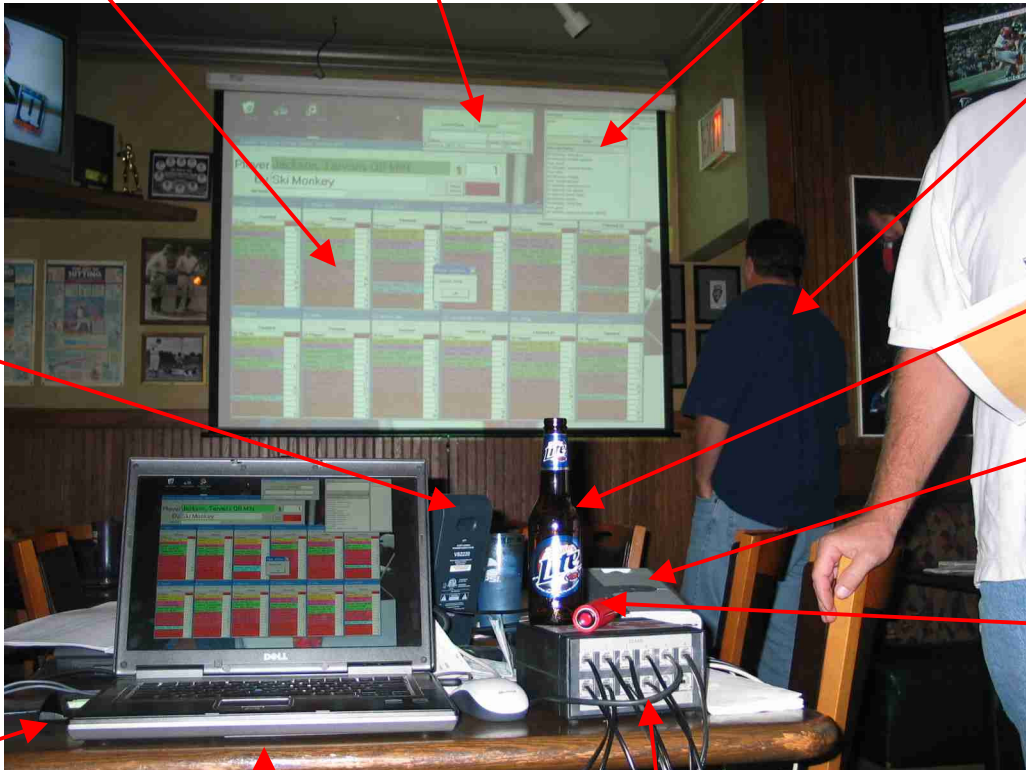

Players not on Teams

Chat

Teams

Owner reviewing his awful team

Beer

Projector

Pushbutton

Speakers

Cellular Wireless Card or any other high speed internet access.

Laptop (Host PC)

FAT Box